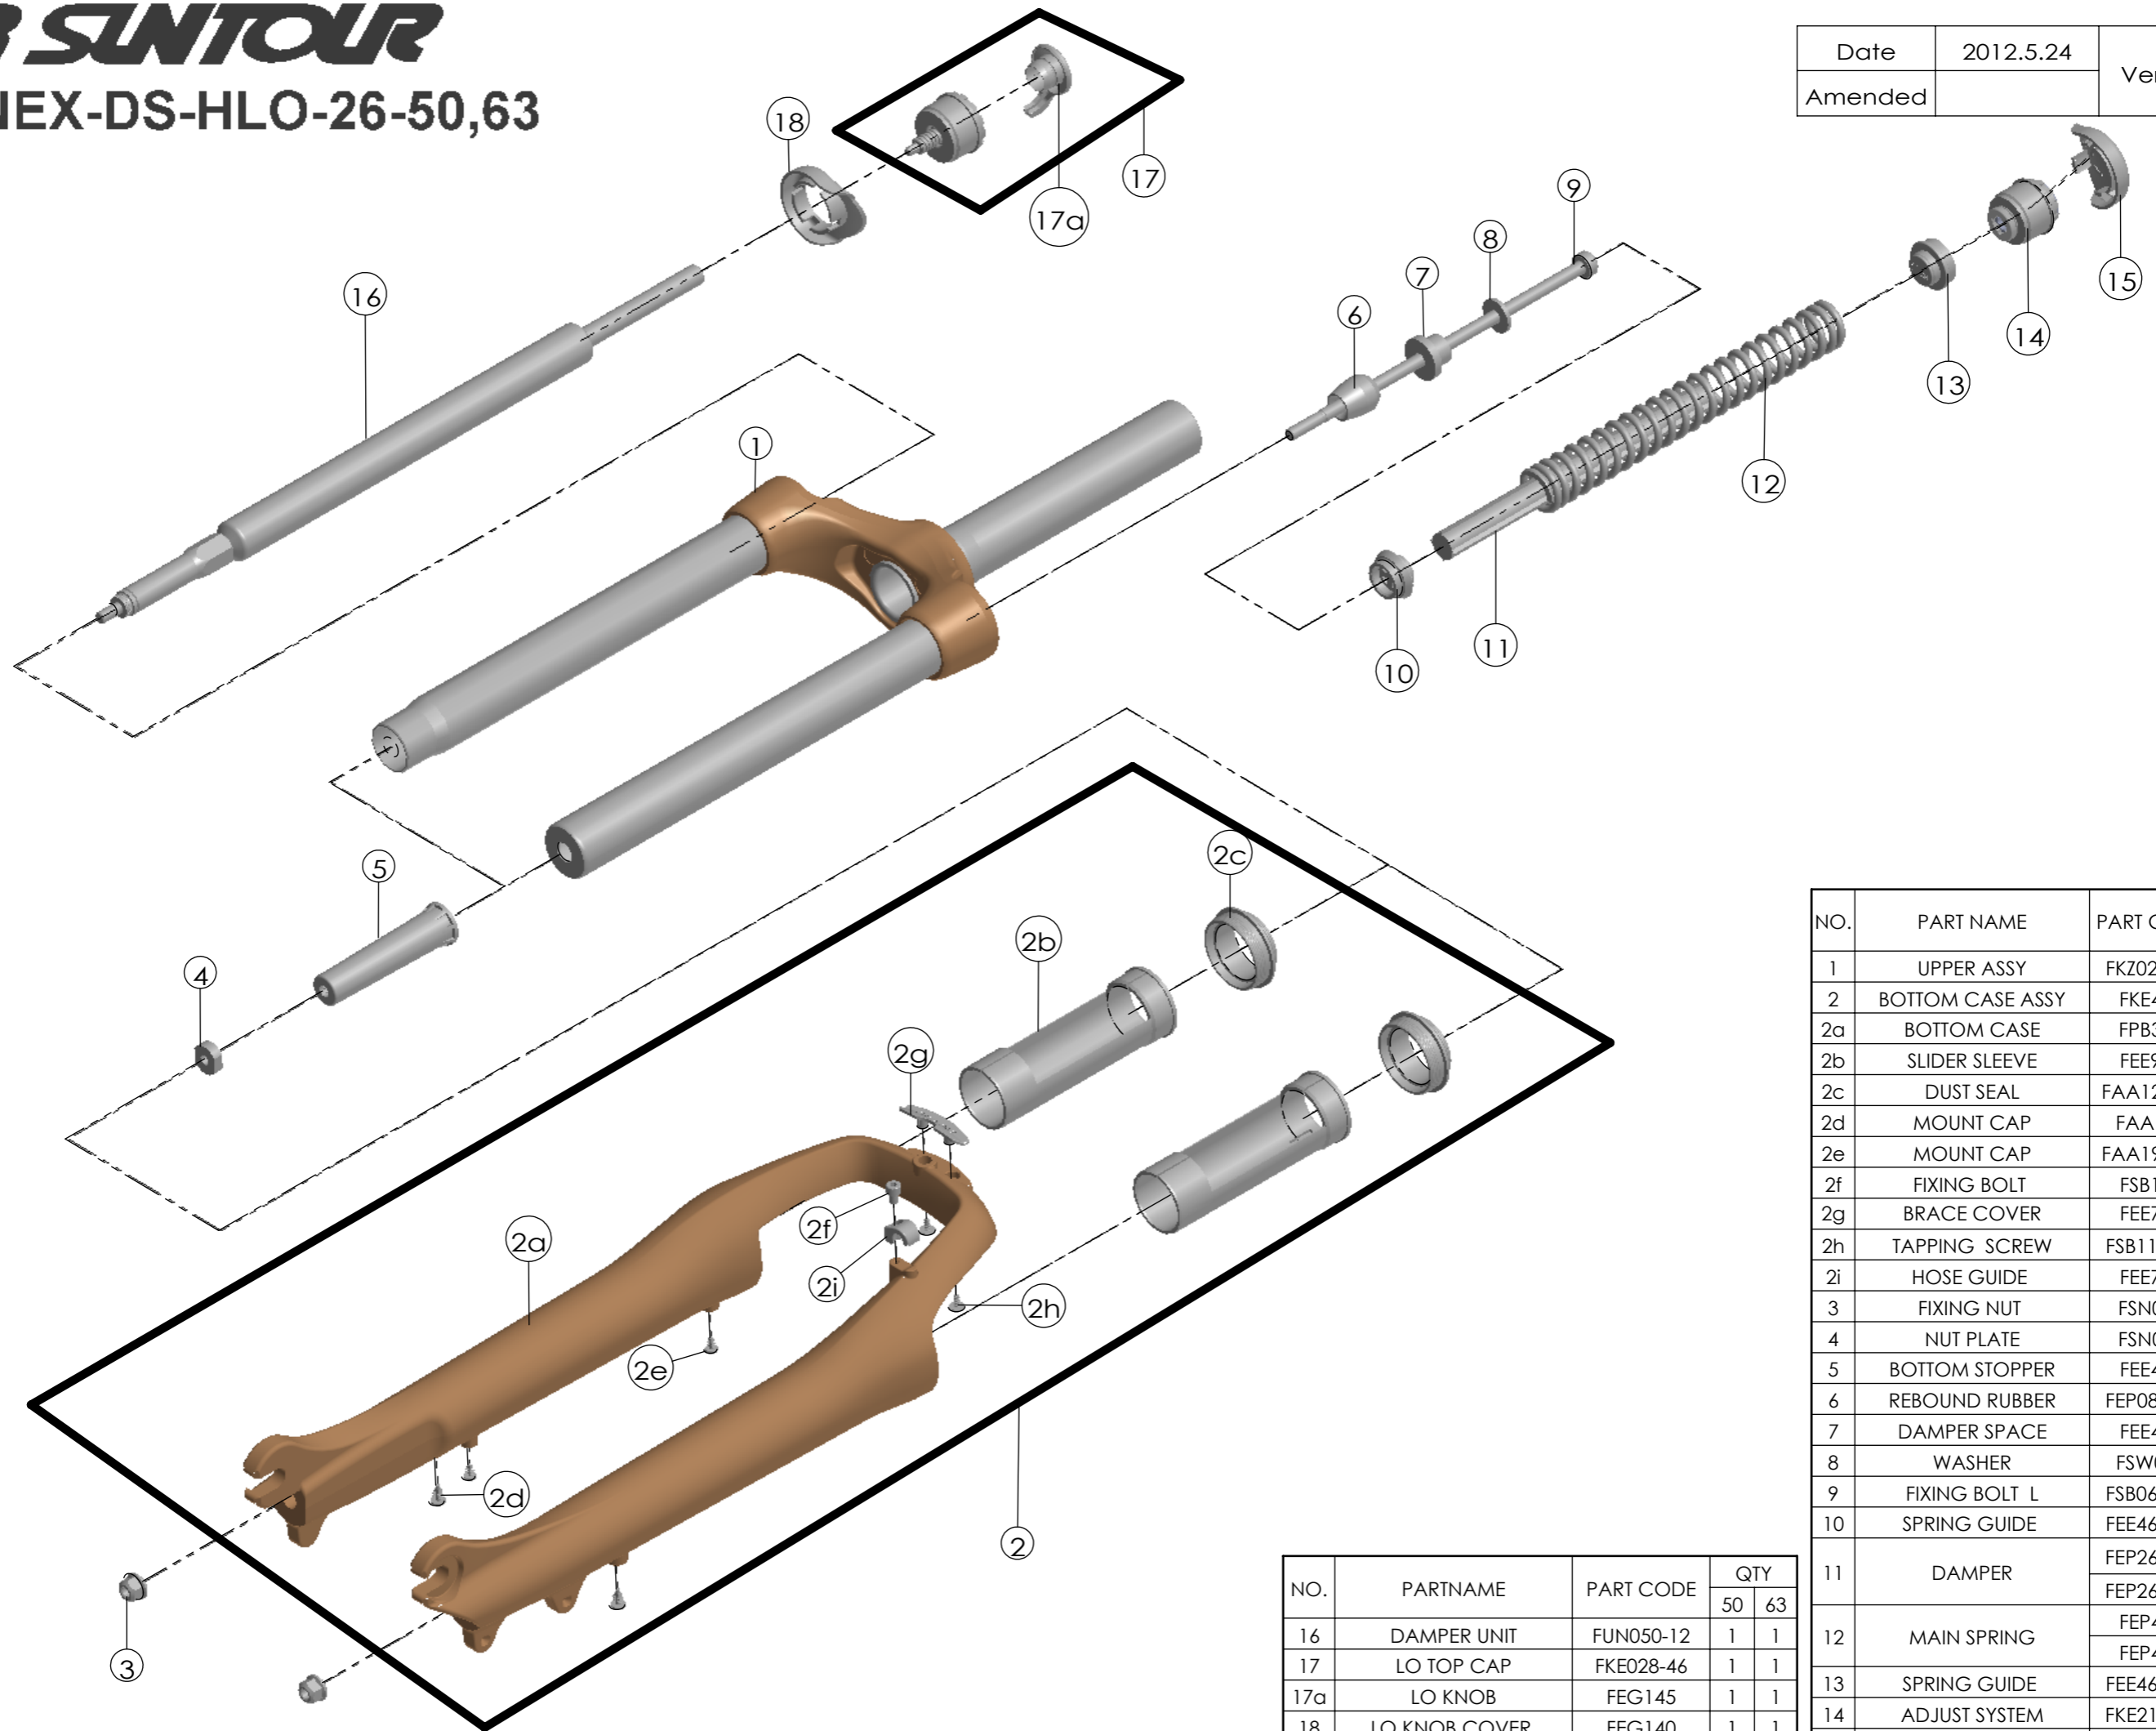

## SF13-NEX-DS-HLO-26-50,63

Date	2012.5.24	Version	1
Amended			

NO.	PART NAME	PART CODE	QTY.	
			50	63
1	UPPER ASSY	FKZ021-02	1	1
2	BOTTOM CASE ASSY	FKE417	1	1
2a	BOTTOM CASE	FPB324	1	1
2b	SLIDER SLEEVE	FEE942	2	2
2c	DUST SEAL	FAA125-40	2	2
2d	MOUNT CAP	FAA199	2	2
2e	MOUNT CAP	FAA199-10	2	2
2f	FIXING BOLT	FSB153	1	1
2g	BRACE COVER	FEE716	1	1
2h	TAPPING SCREW	FSB114-20	2	2
2i	HOSE GUIDE	FEE797	1	1
3	FIXING NUT	FSN023	2	2
4	NUT PLATE	FSN025	1	1
5	BOTTOM STOPPER	FEE451	1	1
6	REBOUND RUBBER	FEP086-10	1	1
7	DAMPER SPACE	FEE452	1	-
8	WASHER	FSW003	1	1
9	FIXING BOLT L	FSB067-90	1	1
10	SPRING GUIDE	FEE468-10	1	1
11	DAMPER	FEP262-95	1	-
		FEP262-50	-	1
12	MAIN SPRING	FEP442	1	-
		FEP450	-	1
13	SPRING GUIDE	FEE467-10	1	1
14	ADJUST SYSTEM	FKE213-00	1	1
15	PRELOAD COVER	FEG139	1	1

NO.	PARTNAME	PART CODE	QTY	
			50	63
16	DAMPER UNIT	FUN050-12	1	1
17	LO TOP CAP	FKE028-46	1	1
17a	LO KNOB	FEG145	1	1
18	LO KNOB COVER	FEG140	1	1