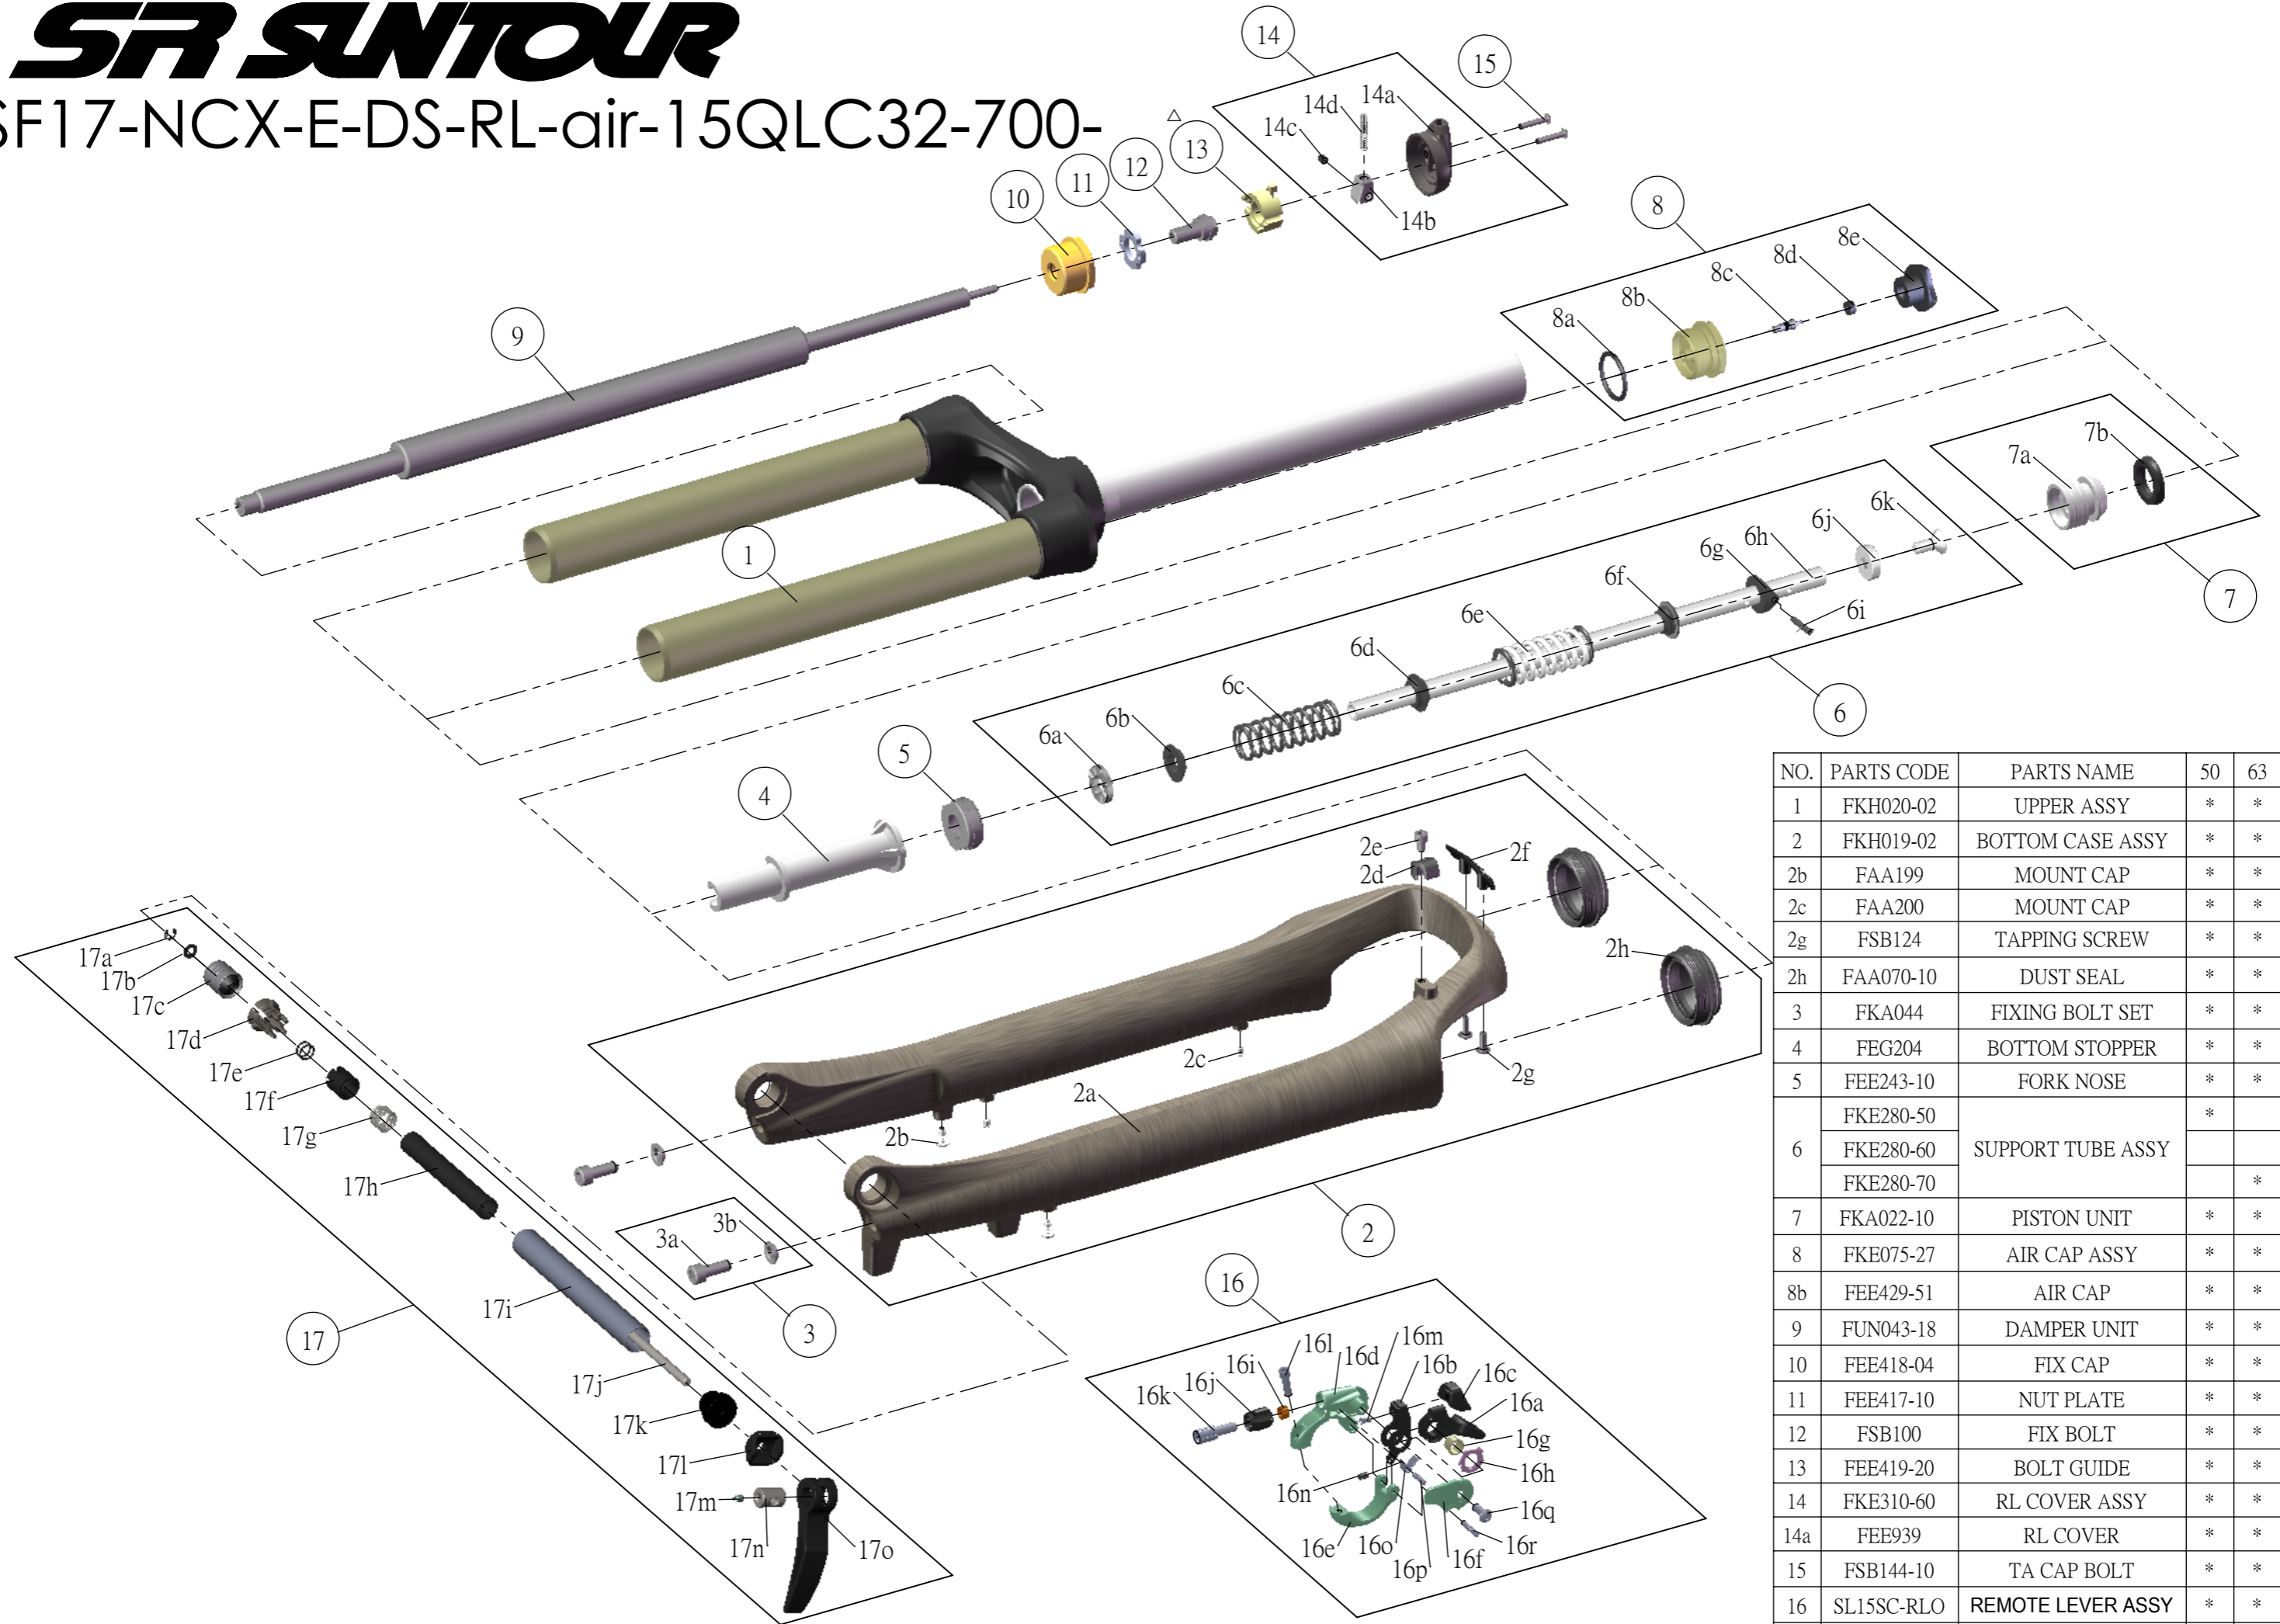

SUNTOUR

SF17-NCX-E-DS-RL-air-15QLC32-700-

NO.	PARTS CODE	PARTS NAME	50	63	75	QT
1	FKH020-02	UPPER ASSY	*	*	*	1
2	FKH019-02	BOTTOM CASE ASSY	*	*	*	1
2b	FAA199	MOUNT CAP	*	*	*	2
2c	FAA200	MOUNT CAP	*	*	*	2
2g	FSB124	TAPPING SCREW	*	*	*	2
2h	FAA070-10	DUST SEAL	*	*	*	2
3	FKA044	FIXING BOLT SET	*	*	*	2
4	FEG204	BOTTOM STOPPER	*	*	*	1
5	FEE243-10	FORK NOSE	*	*	*	1
6	FKE280-50	SUPPORT TUBE ASSY	*			1
	FKE280-60				*	1
	FKE280-70			*		1
7	FKA022-10	PISTON UNIT	*	*	*	1
8	FKE075-27	AIR CAP ASSY	*	*	*	1
8b	FEE429-51	AIR CAP	*	*	*	1
9	FUN043-18	DAMPER UNIT	*	*	*	1
10	FEE418-04	FIX CAP	*	*	*	1
11	FEE417-10	NUT PLATE	*	*	*	1
12	FSB100	FIX BOLT	*	*	*	1
13	FEE419-20	BOLT GUIDE	*	*	*	1
14	FKE310-60	RL COVER ASSY	*	*	*	1
14a	FEE939	RL COVER	*	*	*	1
15	FSB144-10	TA CAP BOLT	*	*	*	2
16	SL15SC-RLO	REMOTE LEVER ASSY	*	*	*	1
17	FKA097-25	15QLC32 AXLE SET	*	*	*	1