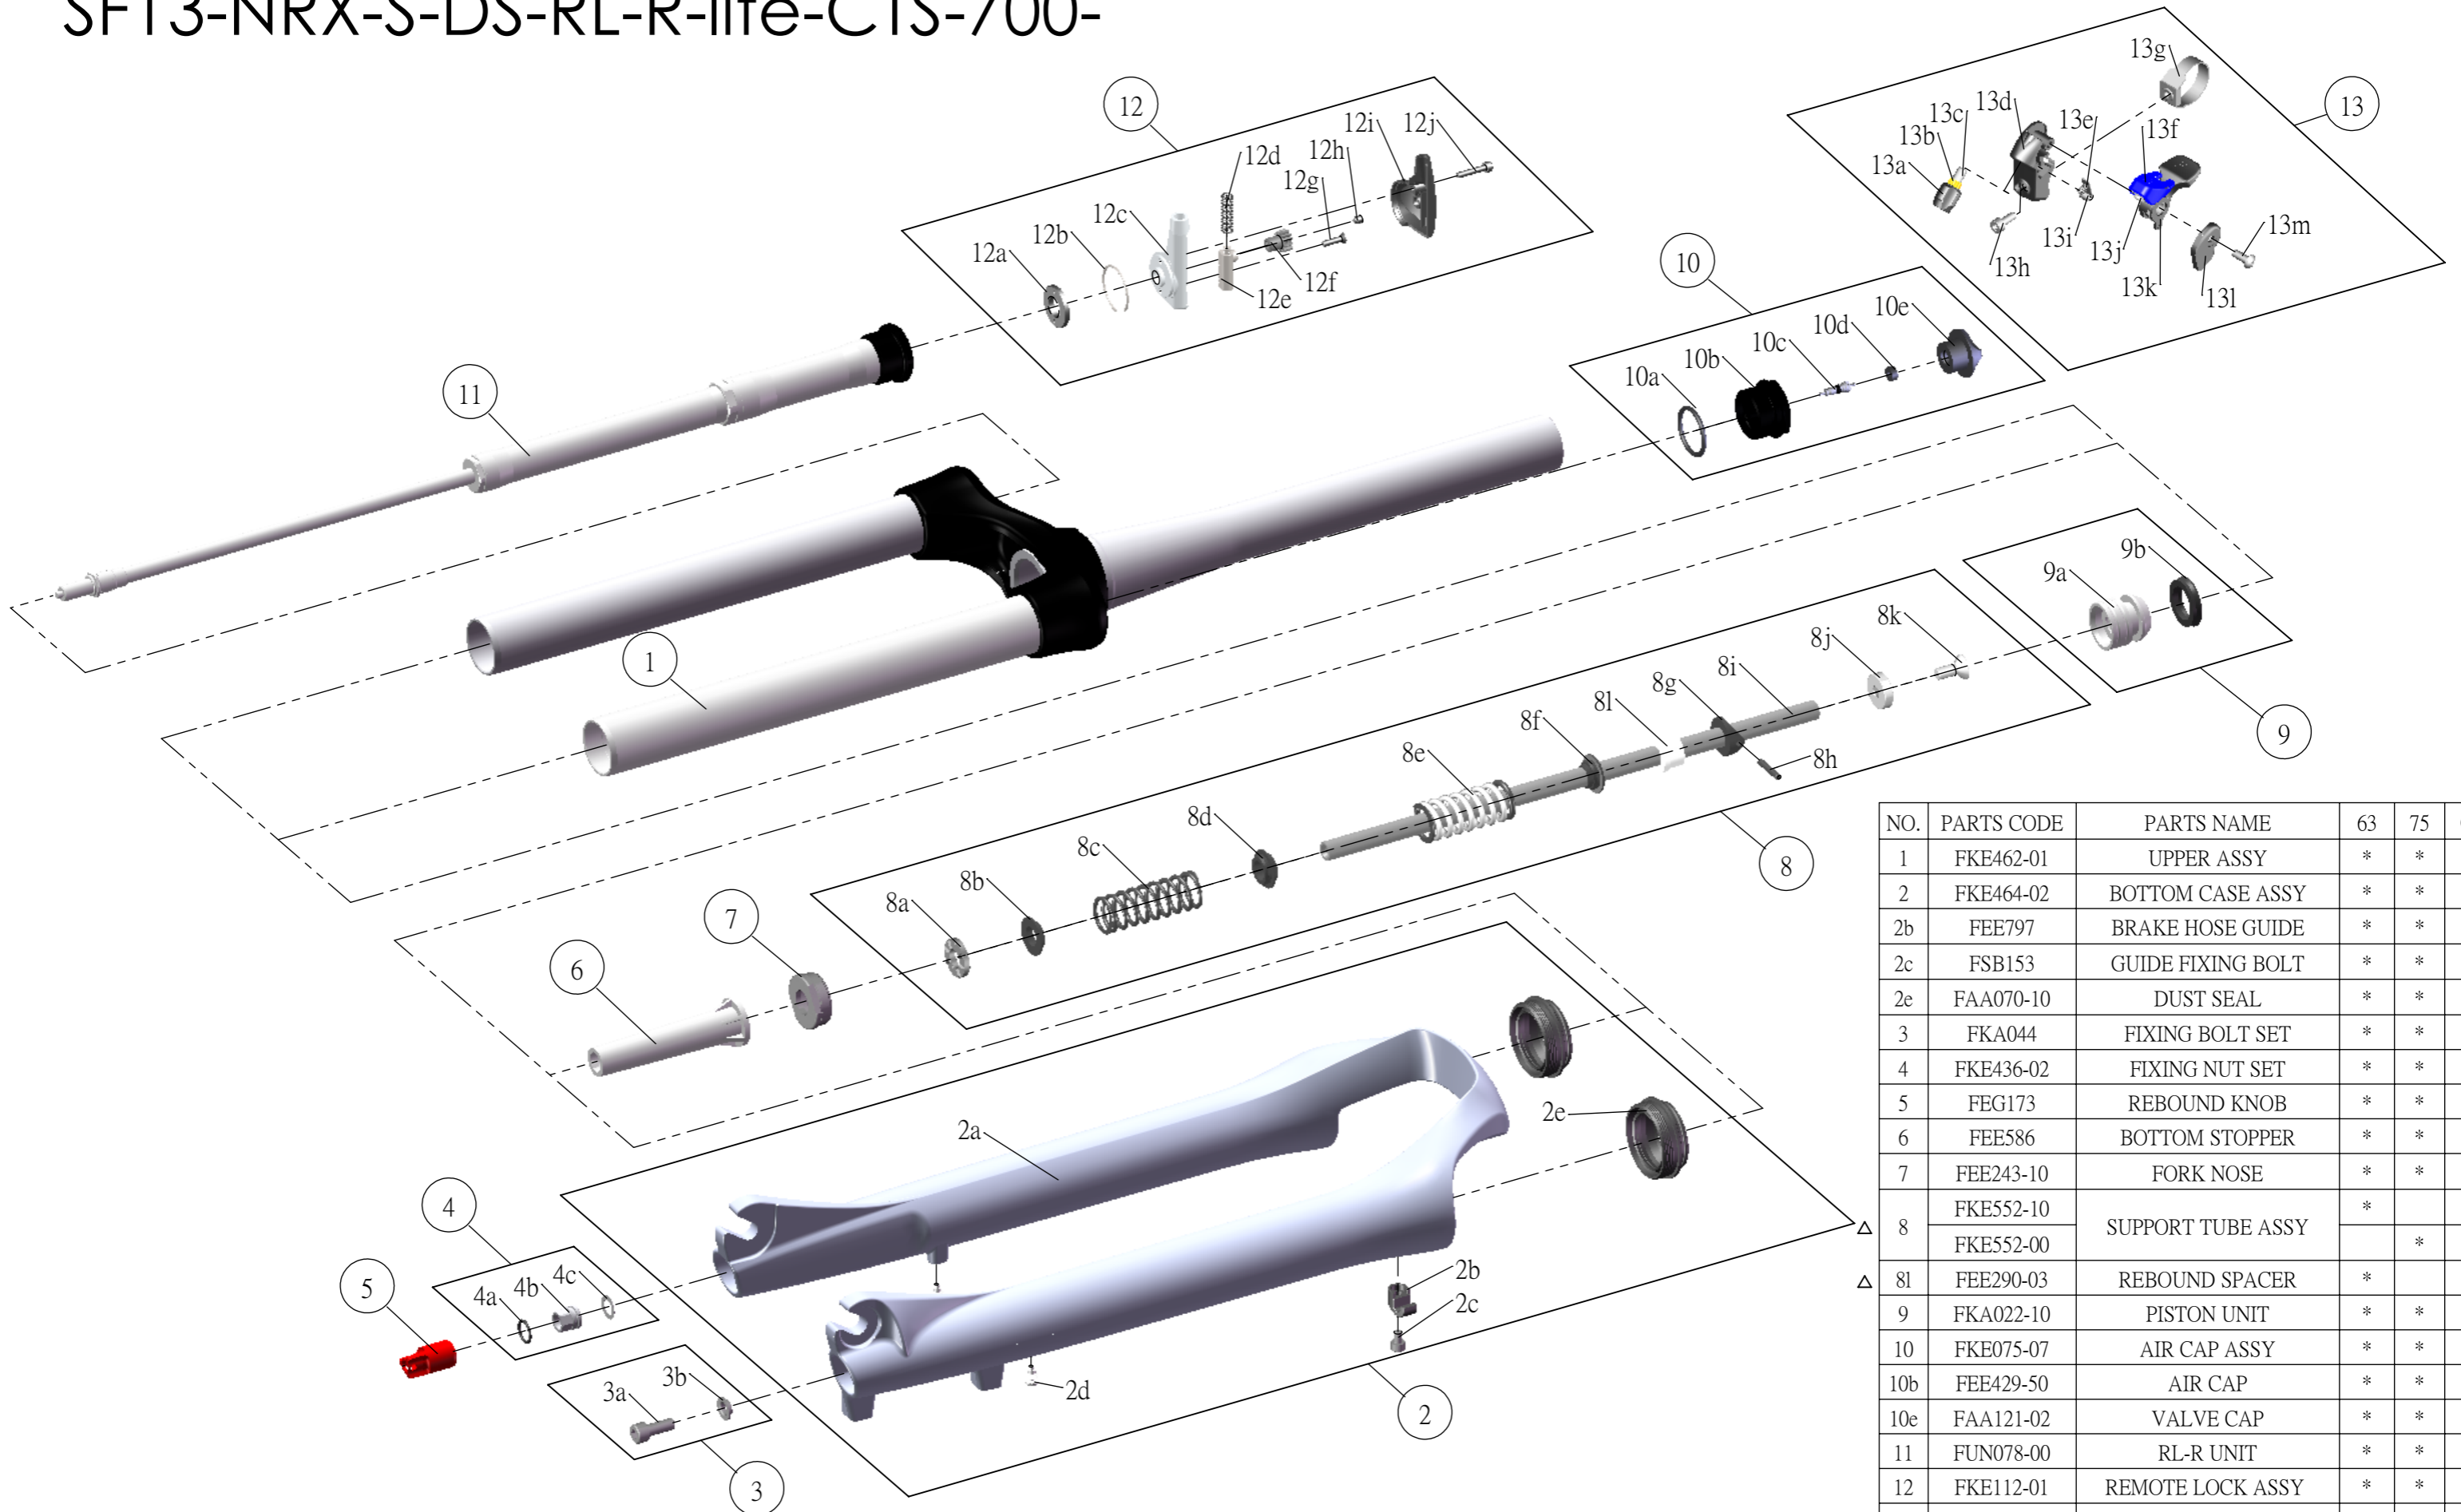

SF SUNTOUR

SF13-NRX-S-DS-RL-R-lite-CTS-700-

NO.	PARTS CODE	PARTS NAME	63	75	QT
1	FKE462-01	UPPER ASSY	*	*	1
2	FKE464-02	BOTTOM CASE ASSY	*	*	1
2b	FEE797	BRAKE HOSE GUIDE	*	*	1
2c	FSB153	GUIDE FIXING BOLT	*	*	1
2e	FAA070-10	DUST SEAL	*	*	2
3	FKA044	FIXING BOLT SET	*	*	1
4	FKE436-02	FIXING NUT SET	*	*	1
5	FEG173	REBOUND KNOB	*	*	1
6	FEE586	BOTTOM STOPPER	*	*	1
7	FEE243-10	FORK NOSE	*	*	1
8	FKE552-10	SUPPORT TUBE ASSY	*		1
	FKE552-00			*	1
8l	FEE290-03	REBOUND SPACER	*		1
9	FKA022-10	PISTON UNIT	*	*	1
10	FKE075-07	AIR CAP ASSY	*	*	1
10b	FEE429-50	AIR CAP	*	*	1
10e	FAA121-02	VALVE CAP	*	*	1
11	FUN078-00	RL-R UNIT	*	*	1
12	FKE112-01	REMOTE LOCK ASSY	*	*	1
12i	FEE588-02	REMOTE COVER	*	*	1
13	SL9SC-RLO	REMOTE LEVER ASSY	*	*	1