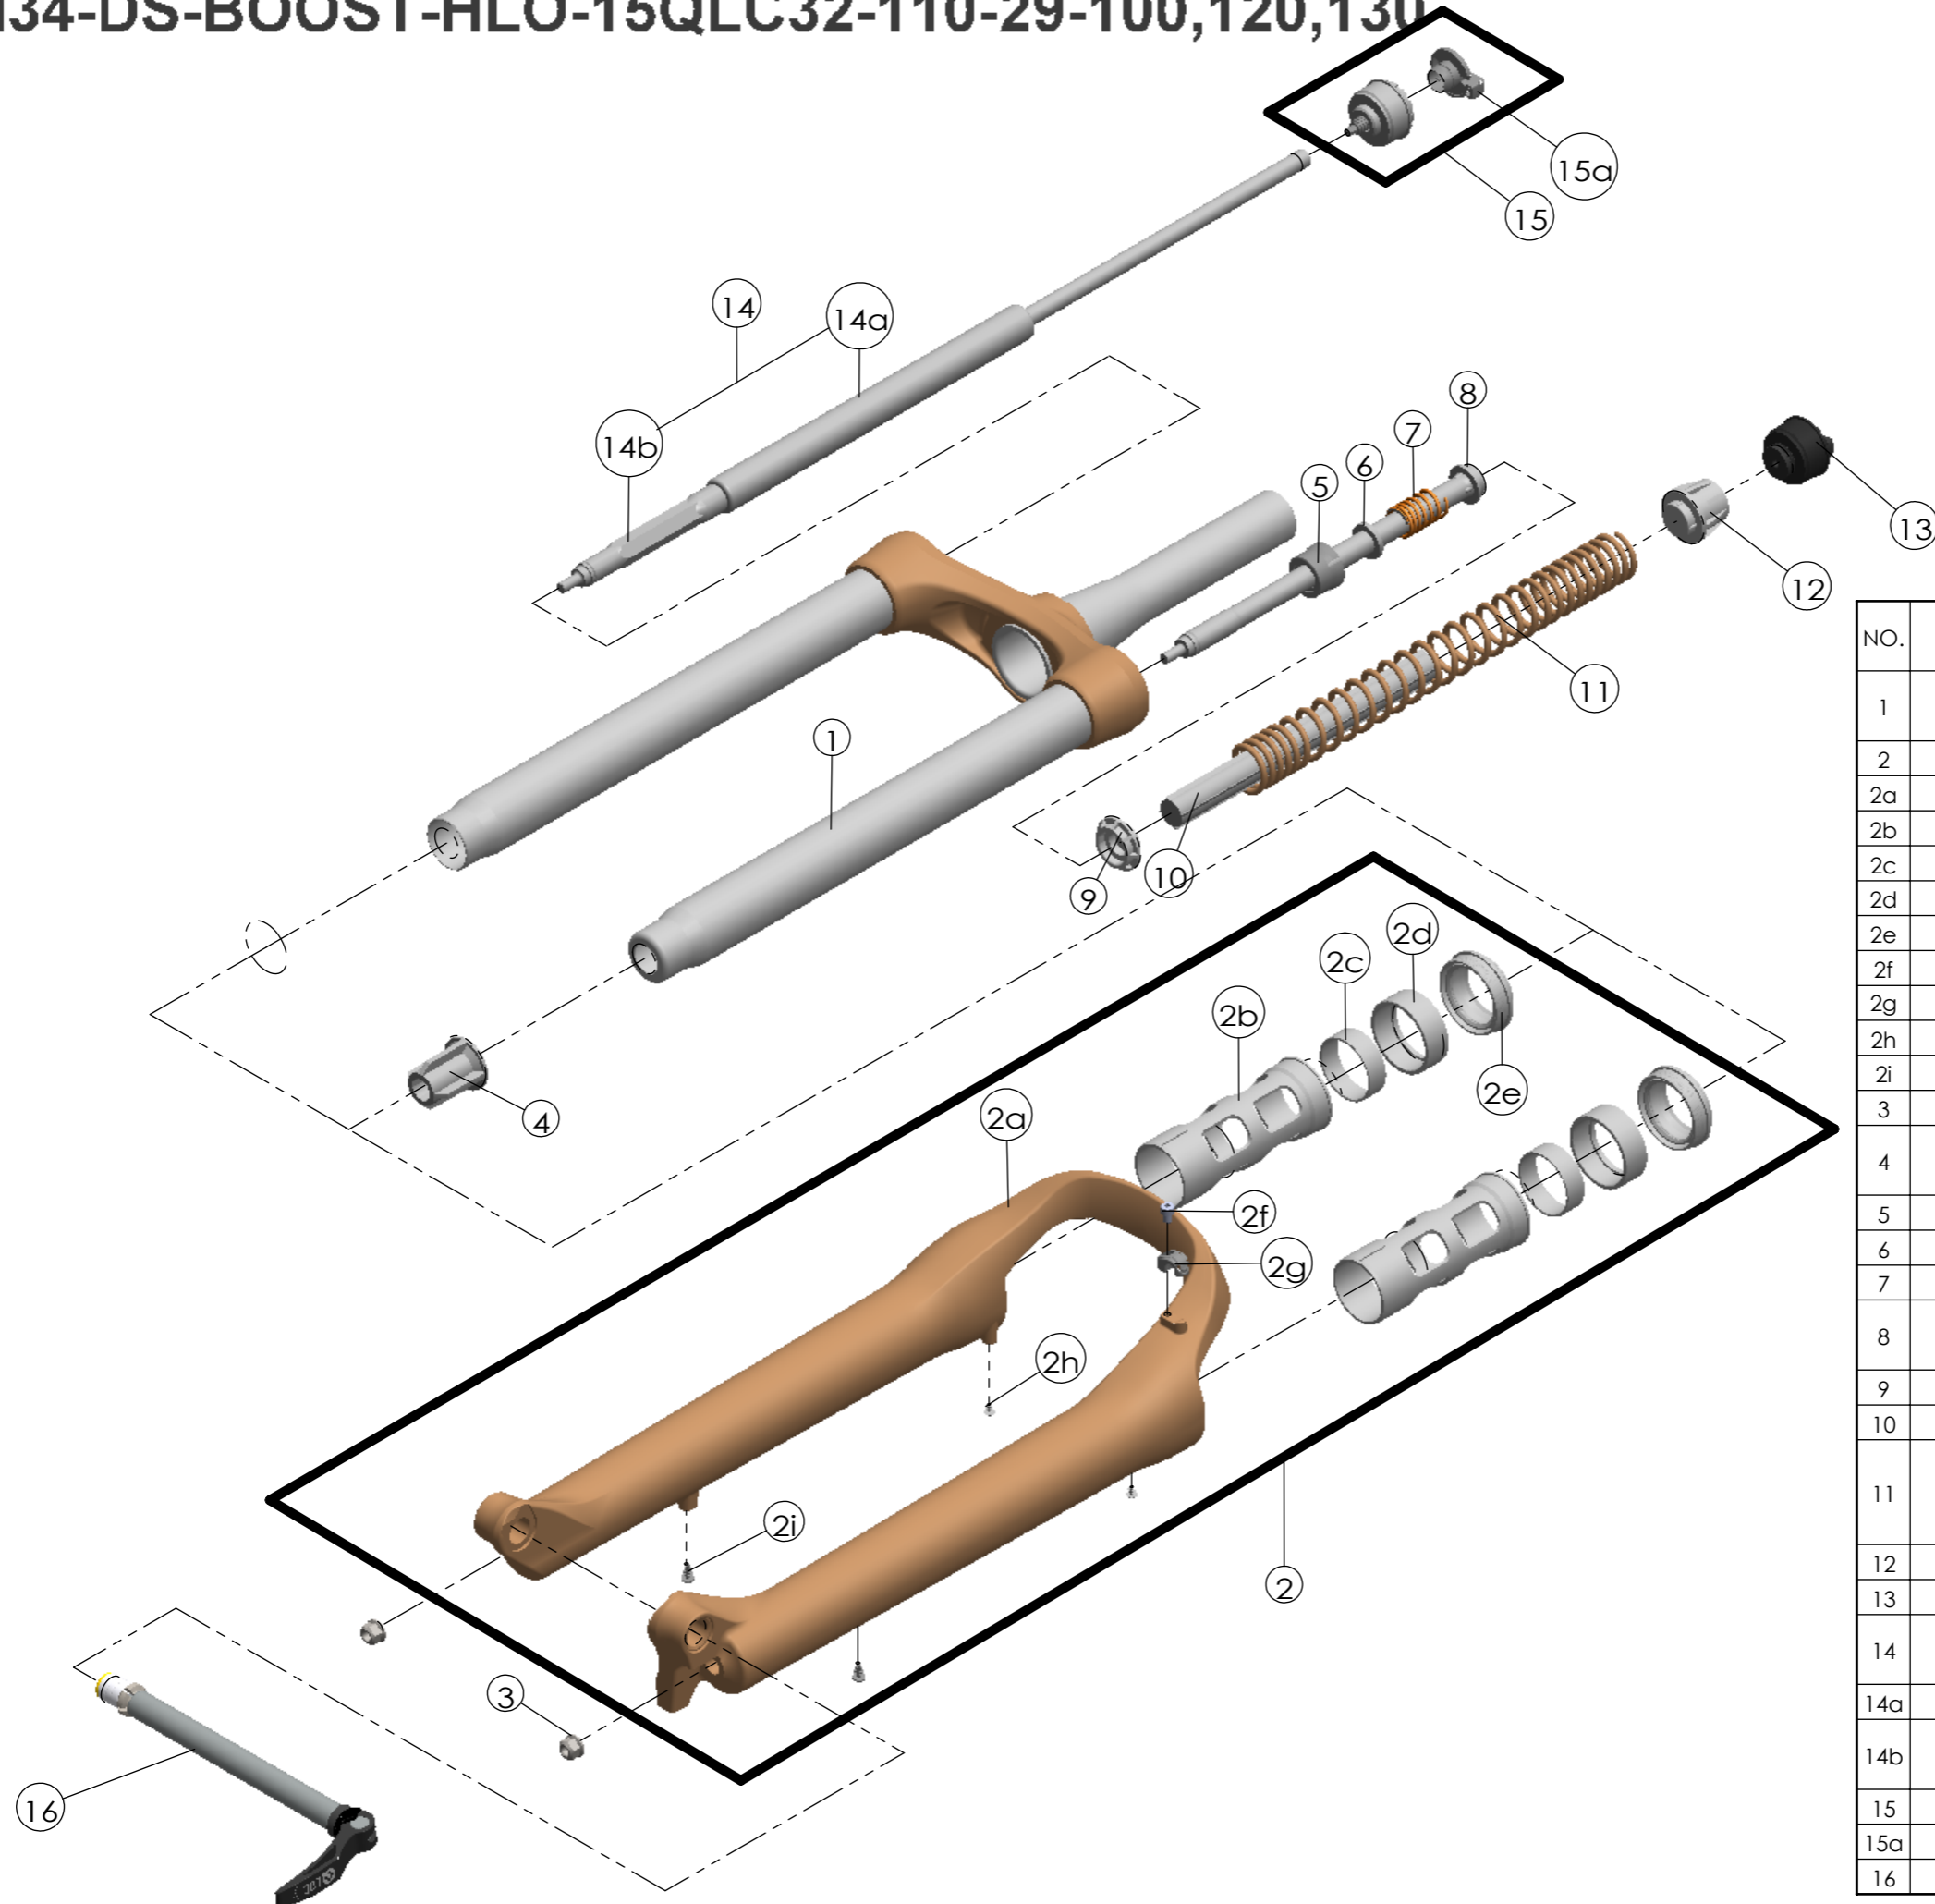

Date	2017.9.26	Version	1
Amended			

NO.	PART NAME	PART CODE	QTY.		
			100	120	130
1	UPPER ASSY	FKZ103-04	1	-	-
		FKZ103-03	-	1	1
2	BOTTOM CASE ASSY	FKZ105-10	1	1	1
2a	BOTTOM CASE	FPB455	1	1	1
2b	SLIDER SLEEVE	FEG453	2	2	2
2c	UPPER BUSH	FEG415	2	2	2
2d	BUSHING SPACER	FEG452-10	2	2	2
2e	DUST SEAL	FAA390-20	2	2	2
2f	HOSE GUIDE	FEG166	1	1	1
2g	BOLT	FSB153	1	1	1
2h	MOUNT CAP	FAA199-10	2	2	2
2i	MOUNT CAP	FAA199	2	2	2
3	FIXING NUT	FSN023	2	2	2
4	BOTTOM STOPPER	FEE806-40	1	-	-
		FEE806-60	-	1	1
5	FORK NOSE	FEE805-20	1	1	1
6	REBOUND RUBBER	FEP053	1	1	1
7	REBOUND SPRING	FEP189-20	1	1	1
8	SUPPOR TUBE	FEG175	1	1	-
		FEG454	-	-	1
9	SPRING GUIDE LOWER	FEG456	1	1	1
10	DAMPER	FEP781	1	1	1
11	MAIN SPRING	FEP799	1	-	-
		FEP798	-	1	-
		FEP797	-	-	1
12	SPRING GUIDE UPPER	FEG455	1	1	1
13	ADJUST SYSTEM	FKE009-31	1	1	1
14	DAMPER UNIT	FUN050-42	1	-	-
		FUN050-43	-	1	1
14a	DAMPER BODY	FUN050-40	1	1	1
14b	SUPPORT TUBE	FEE847-02	1	-	-
		FEE847-04	-	1	1
15	LO ADJUST SYSTEM	FKE028-58	1	1	1
15a	LO KNOB	FEG426	1	1	1
16	15QLC32-110 AXLE SET	FKA100-25	1	1	1