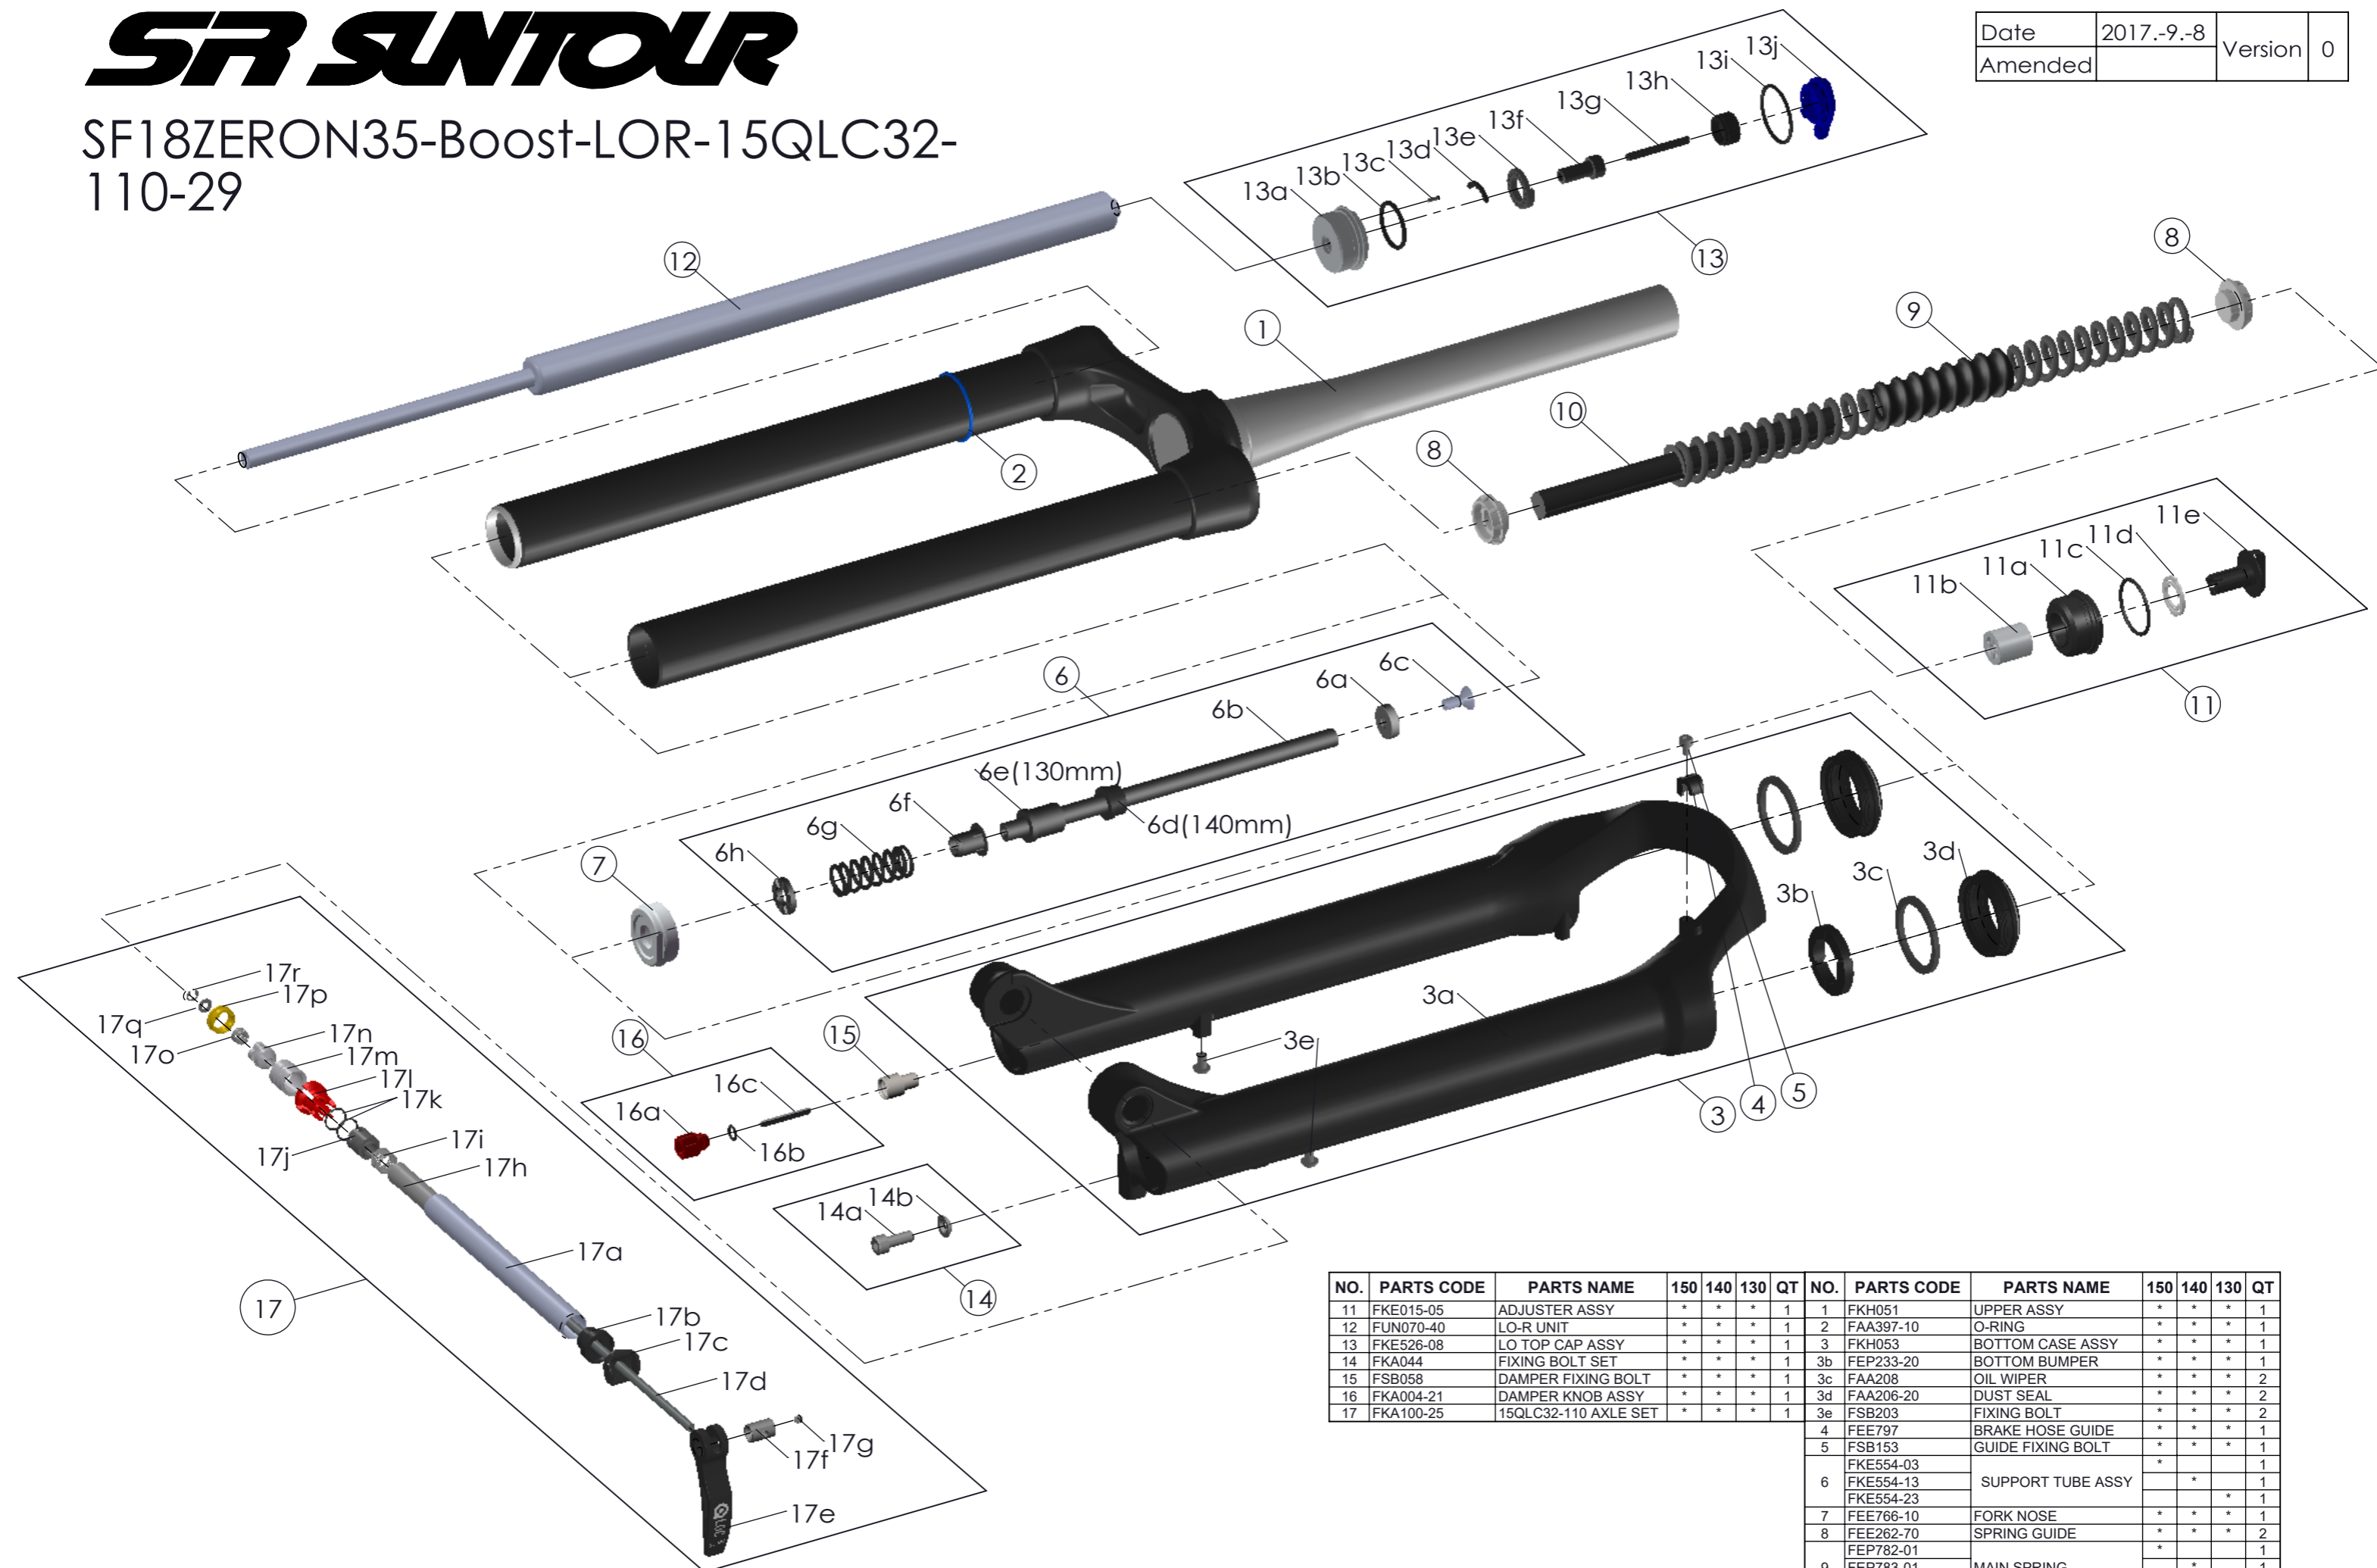

# SUNTOUR

SF18ZERON35-Boost-LOR-15QLC32-110-29

Date	2017.-9.-8	Version	0
Amended			

NO.	PARTS CODE	PARTS NAME	150	140	130	QT	NO.	PARTS CODE	PARTS NAME	150	140	130	QT
11	FKE015-05	ADJUSTER ASSY	*	*	*	1	1	FKH051	UPPER ASSY	*	*	*	1
12	FUN070-40	LO-R UNIT	*	*	*	1	2	FAA397-10	O-RING	*	*	*	1
13	FKE526-08	LO TOP CAP ASSY	*	*	*	1	3	FKH053	BOTTOM CASE ASSY	*	*	*	1
14	FKA044	FIXING BOLT SET	*	*	*	1	3b	FEP233-20	BOTTOM BUMPER	*	*	*	1
15	FSB058	DAMPER FIXING BOLT	*	*	*	1	3c	FAA208	OIL WIPER	*	*	*	2
16	FKA004-21	DAMPER KNOB ASSY	*	*	*	1	3d	FAA206-20	DUST SEAL	*	*	*	2
17	FKA100-25	15QLC32-110 AXLE SET	*	*	*	1	3e	FSB203	FIXING BOLT	*	*	*	2
							4	FEE797	BRAKE HOSE GUIDE	*	*	*	1
							5	FSB153	GUIDE FIXING BOLT	*	*	*	1
								FKE554-03		*	*	*	1
							6	FKE554-13	SUPPORT TUBE ASSY	*	*	*	1
								FKE554-23		*	*	*	1
							7	FEE766-10	FORK NOSE	*	*	*	1
							8	FEE262-70	SPRING GUIDE	*	*	*	2
								FEP782-01		*	*	*	1
							9	FEP783-01	MAIN SPRING	*	*	*	1
								FEP784-01		*	*	*	1
							10	FEP785	DAMPER	*	*	*	1