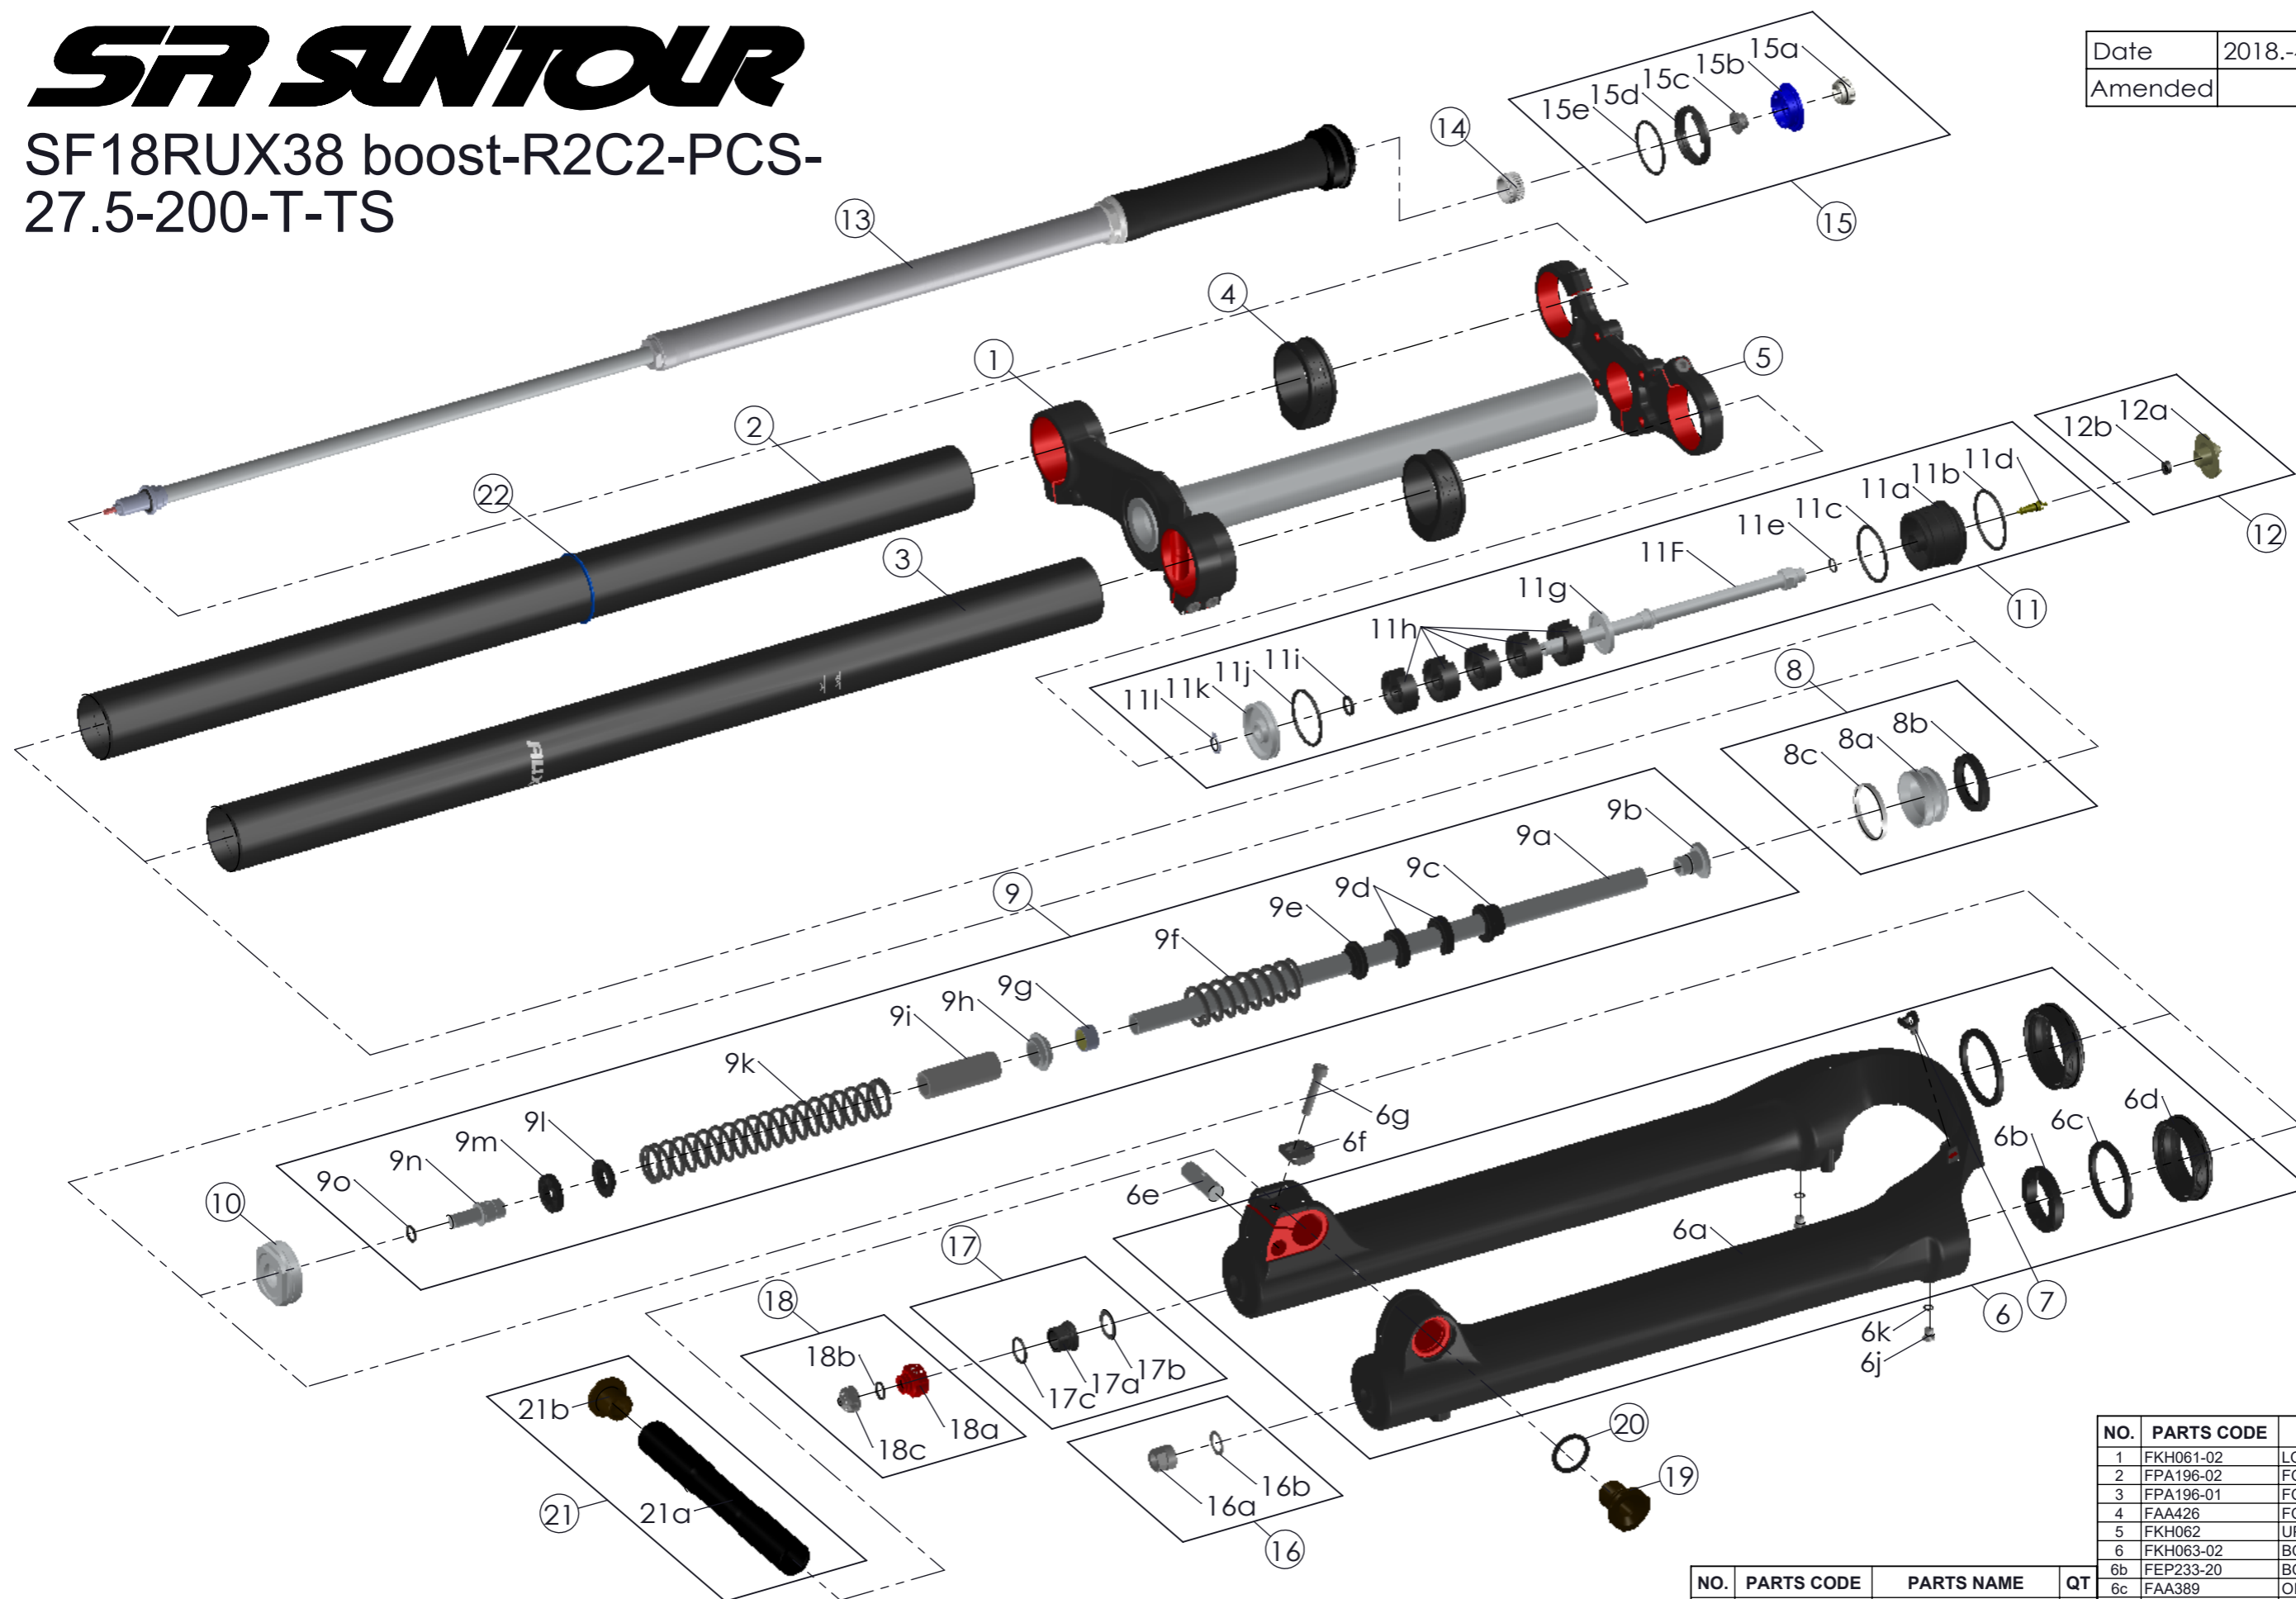

# SF SUNTOUR

SF18RUX38 boost-R2C2-PCS-  
27.5-200-T-TS

Date	2018.-4.20	Version	0
Amended			

NO.	PARTS CODE	PARTS NAME	QT
1	FKH061-02	LOWER CROWN ASSY	1
2	FPA196-02	FORK PIPE R	1
3	FPA196-01	FORK PIPE L	1
4	FAA426	FORK BUMPER	2
5	FKH062	UPPER CROWN ASSY	1
6	FKH063-02	BOTTOM CASE ASSY	1
6b	FEP233-20	BOTTOM BUMPER	1
6c	FAA389	OIL WIPER	1
6d	FAA323-10	DUST SEAL	1
6e	FEG154	NUT	1
6f	FEG261	BOLT HOLDER	1
6g	FSB184	FIXING BOLT	1
7	FEG034	CABLE CLIP	1
8	FKE091-50	AIR PISTON UNIT	1
9	FKE501-10	SUPPORT TUBE ASSY	1
10	FEE766-20	FORK NOSE	1
11	FKE449-00	VOLUME ADJUSTER ASSY	1
12	FKE076-50	VALVE CAP ASSY	1
13	FUN087-15	R2C2-PCS UNIT	1
14	FEE256-30	ADJUST CORE	1
15	FKE427-03	R2C2 COMP, KNOB ASSY	1
16	FKA063-03	FIXING NUT SET	1
17	FKE436-03	FIXING NUT SET	1
18	FKE480-02	REBOUND KNOB UNIT	1
19	FEG471	AXLE BOLT	1
20	FAA457	O-RING	1
21	FKA099-02	THRU AXLE SET	1
22	FAA397-20	O-RING	1