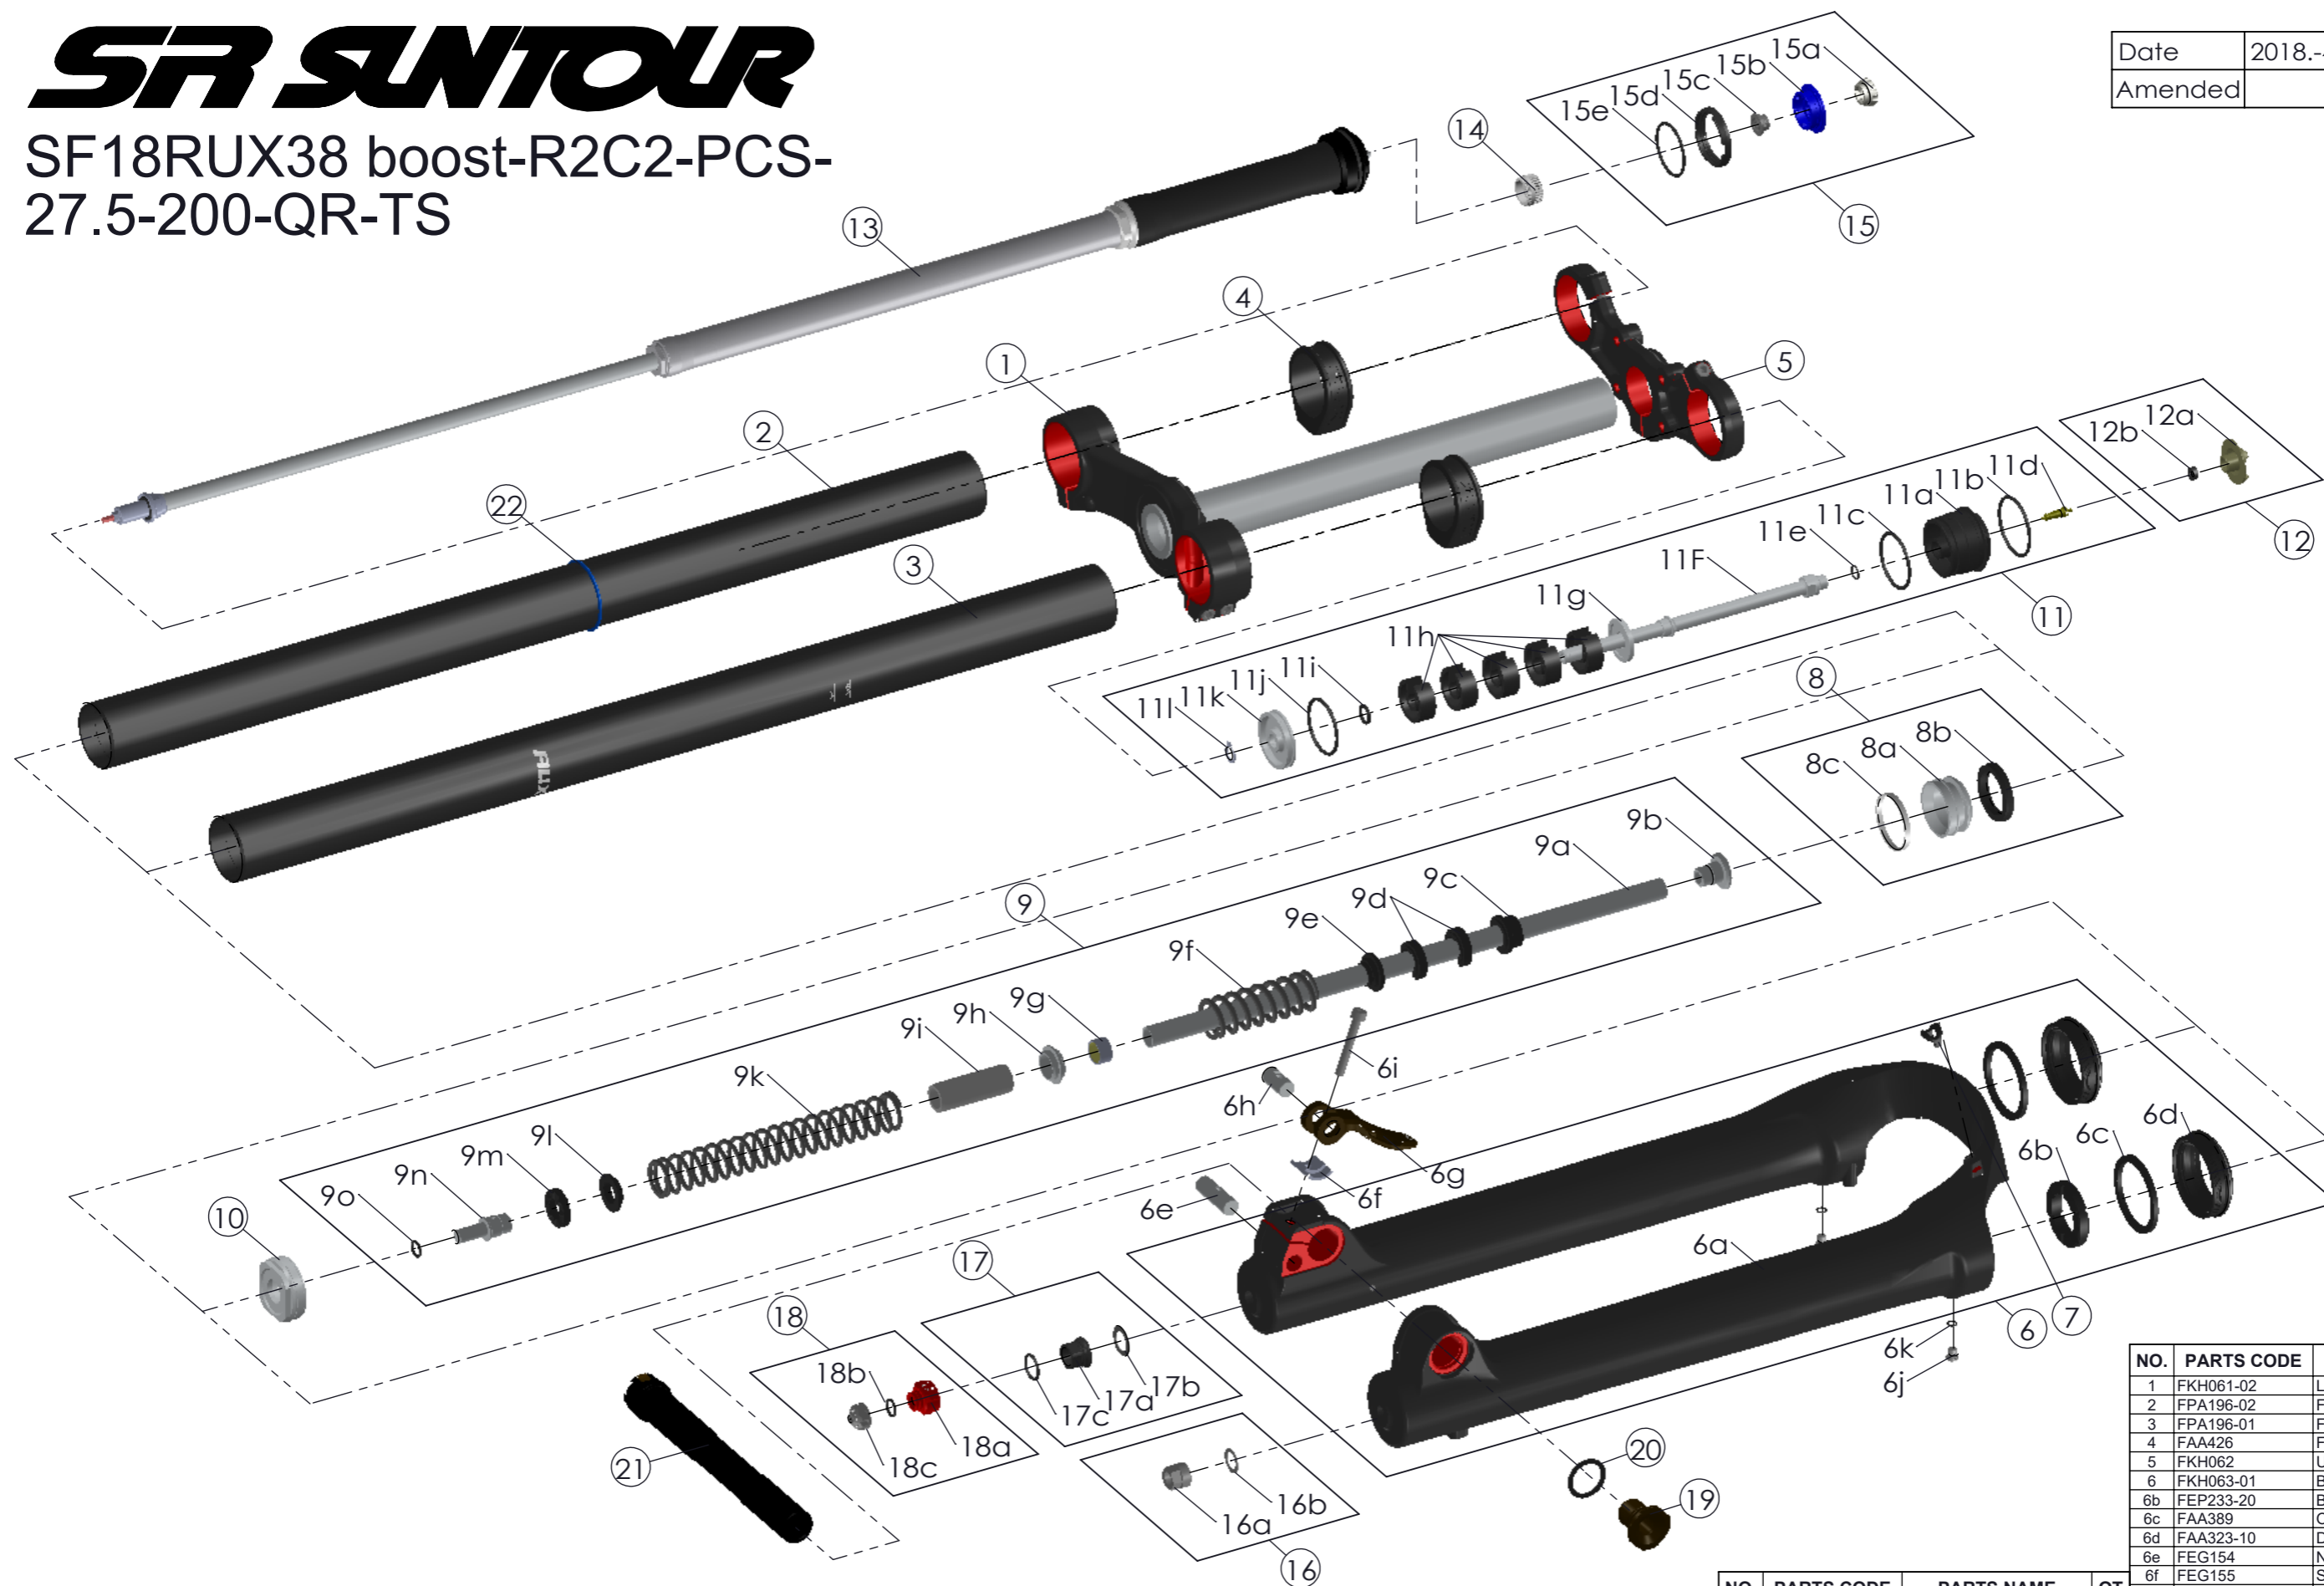

SUNTOUR

SF18RUX38 boost-R2C2-PCS-
27.5-200-QR-TS

Date	2018.-4.20	Version	0
Amended			

NO.	PARTS CODE	PARTS NAME	QT
1	FKH061-02	LOWER CROWN ASSY	1
2	FPA196-02	FORK PIPE R	1
3	FPA196-01	FORK PIPE L	1
4	FAA426	FORK BUMPER	2
5	FKH062	UPPER CROWN ASSY	1
6	FKH063-01	BOTTOM CASE ASSY	1
6b	FEP233-20	BOTTOM BUMPER	1
6c	FAA389	OIL WIPER	1
6d	FAA323-10	DUST SEAL	1
6e	FEG154	NUT	1
6f	FEG155	SLIDER	1
6g	FEG472	CAM LEVER	1
6h	FEG153	PIVOT	1
6i	FSB181	QR FIXING BOLT	1
6j	FSB188	SEAL SCREW	1
6k	FAA270	O-RING	1
7	FEG034	CABLE CLIP	1
8	FKE091-50	AIR PISTON UNIT	1
9	FKE501-10	SUPPORT TUBE ASSY	1
10	FEE766-20	FORK NOSE	1
11	FKE449-00	VOLUME ADJUSTER ASSY	1
12	FKE076-50	VALVE CAP ASSY	1
13	FUN087-15	R2C2-PCS UNIT	1
14	FEE256-30	ADJUST CORE	1
15	FKE427-03	R2C2 COMP.KNOB ASSY	1
16	FKA063-03	FIXING NUT SET	1
17	FKE436-03	FIXING NUT SET	1
18	FKE480-02	REBOUND KNOB UNIT	1
19	FEG471	AXLE BOLT	1
20	FAA457	O-RING	1
21	FKA094-02	THRU AXLE SET	1
22	FAA397-20	O-RING	1